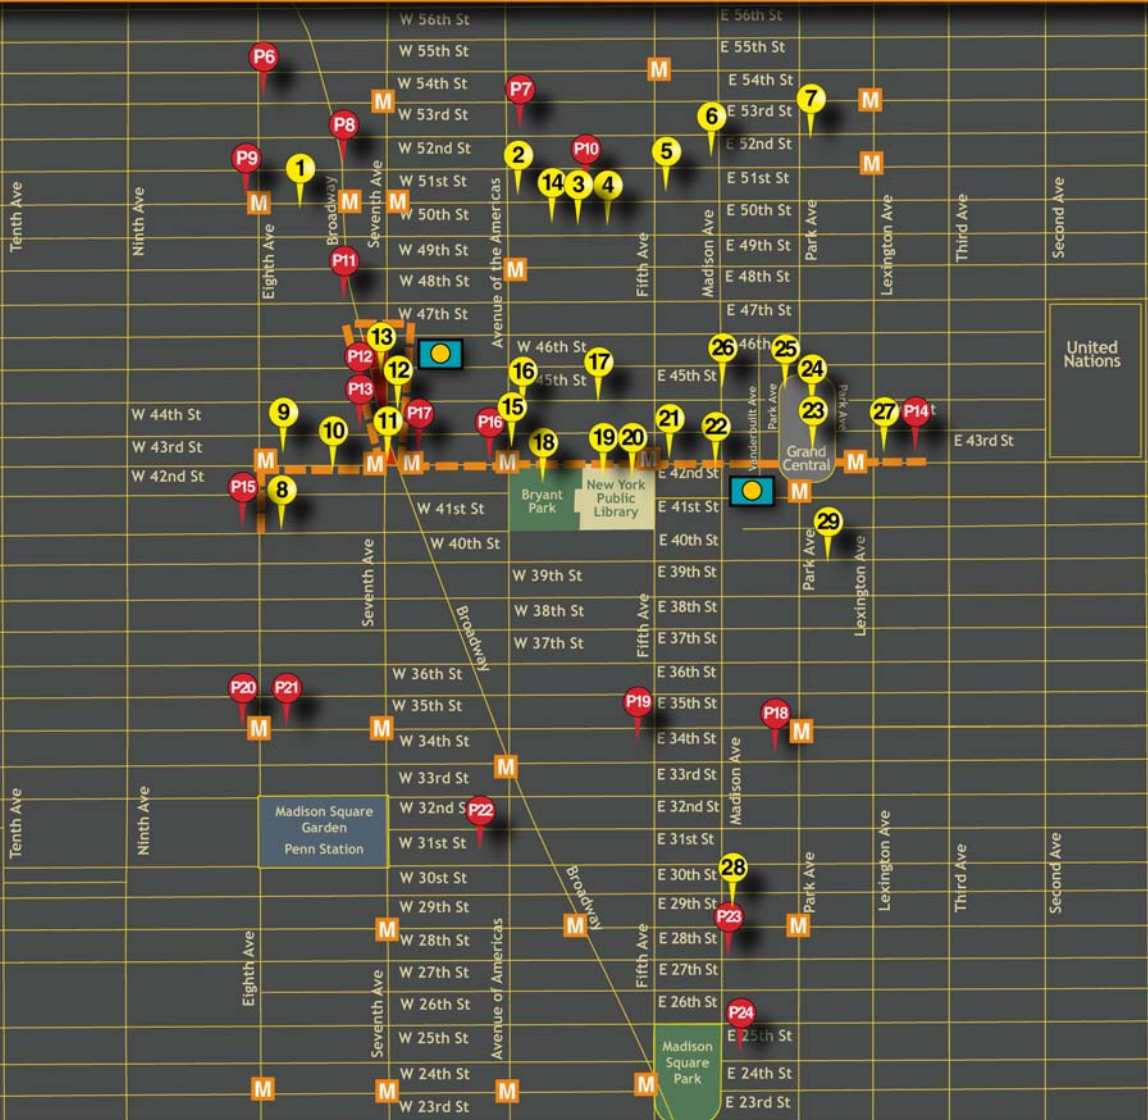

MIDTOWN

Legend:

L IESNYC Lumen Award for lighting excellence

i Additional project information at www.iesny.org/CityLights

 CAMERA photo vantage spots

 Subway locations

 Suggested walking path

 Project Sites

 Skyline Towers